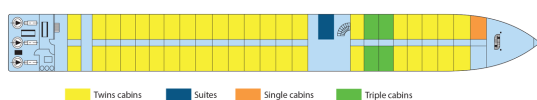

MS France

4 anchors - Rhine and Danube - 78 cabins

MS France

The MS France sails on the Rhine and the Danube.

Interior design

Cabins

- Main deck 1 single bed 10 m²
- Main deck 2 adjustable twin beds 11 m²
- Main deck Suite 1 double bed 16 m²
- Main deck 3 beds 11 m²
- Upper deck 2 adjustable twin beds 11 m²
- Upper Deck 1 double bed - disabled person 11 m²

Decks and technical details

MAIN DECK 50 cabins

Number of decks : 2
Width : 11.40
Guest capacity : 159
Year Built : 2001
Year Renovated : 2016
Number of cabins : 78
Length : 110
PRM cabins
Cabins outside