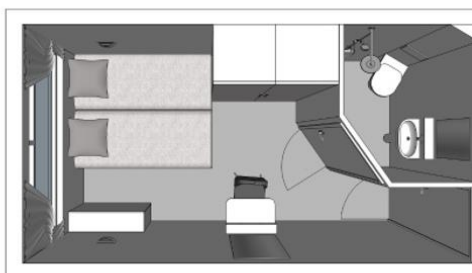

MS France

4 anchors - Rhine and Danube - 78 cabins

MS France

The MS France sails on the Rhine and the Danube.

Interior design

Cabins

- Main deck 1 single bed 10 m²
- Main deck 2 adjustable twin beds 11 m²
- Main deck Suite 1 double bed 16 m²
- Main deck 3 beds 11 m²
- Upper deck 2 adjustable twin beds 11 m²
- Upper Deck 1 double bed - disabled person 11 m²

Cabins equipments

- TV
- Telephone (for internal calls only)
- Bathroom with shower and toilet
- Towels
- Safe
- Independent air-conditioning
- Electricity 220V
- Wi-Fi

Please note that there is no laundry service on board the ship.

Decks and technical details

MAIN DECK 50 cabins

Number of decks : 2
Width : 11.40
Guest capacity : 159
Year Built : 2001
Year Renovated : 2016
Number of cabins : 78
Length : 110
PRM cabins
Cabins outside