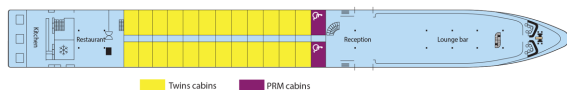

UPPER DECK 28 cabins

SUN DECK